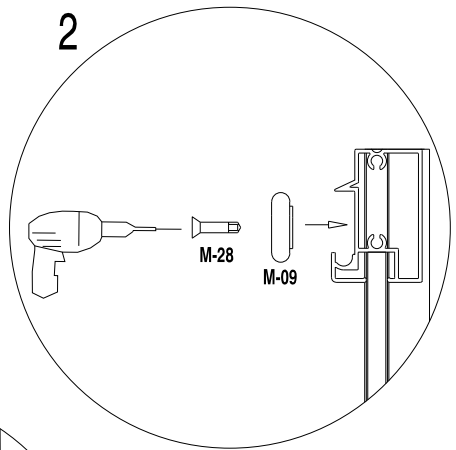

M-18 1

M-20 1

M-24 1

M-26 8
DIN 7981 4,2x32

M-28 5
3,5x16

24H

This block contains an icon of a window with a crossed-out '24H' and a watch icon, indicating a 24-hour warranty or a time-related instruction.

This block contains three icons: a crossed-out bottle, a warning triangle with a hand and liquid, and a crossed-out mat. A large 'X' is placed above the warning triangle, indicating that these items or actions are prohibited.

NEUTRAL

This block contains three icons: a bottle labeled 'NEUTRAL', a sponge, and a hand. A large checkmark is placed above the sponge, indicating that these items or actions are approved.

EUROPEAN SYSTEMS SERVICES
contact@expertbath.com