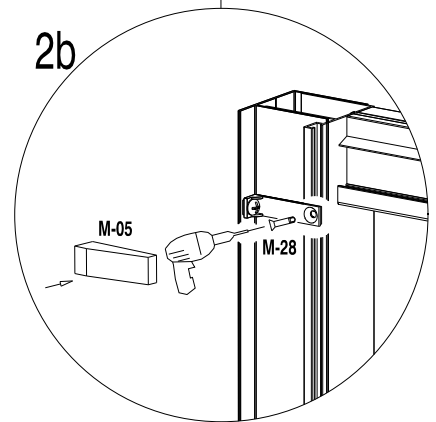

// MAMPARA DE BAÑO // PAROIS DE DOUCHE // SHOWER ENCLOSURE //
// CABINA DOCCIA // DUSCHABTRENNUNG // RESGUARDO DE DUCHE //

SHAWA E10

(ES)
(FR)
(EN)
(IT)
(DE)
(PT)

M-01 1

M-03 1

M-05 4

M-07 2

M-09 1

M-18 1

M-20 1

M-24 1

M-26 8
DIN 7981 4,2x32

M-28 5
3,5x16

24H

This block contains an icon of a window with a crossed-out '24H' and a watch icon, indicating a 24-hour warranty or a time-related instruction.

This block contains three icons: a crossed-out bottle, a warning triangle with a hand and liquid, and a crossed-out mat. A large 'X' is placed above the warning triangle, indicating that these items or actions are prohibited.

NEUTRAL

This block contains three icons: a bottle labeled 'NEUTRAL', a sponge, and a hand. A large checkmark is placed above the sponge, indicating that these items or actions are approved.

EUROPEAN SYSTEMS SERVICES
contact@expertbath.com