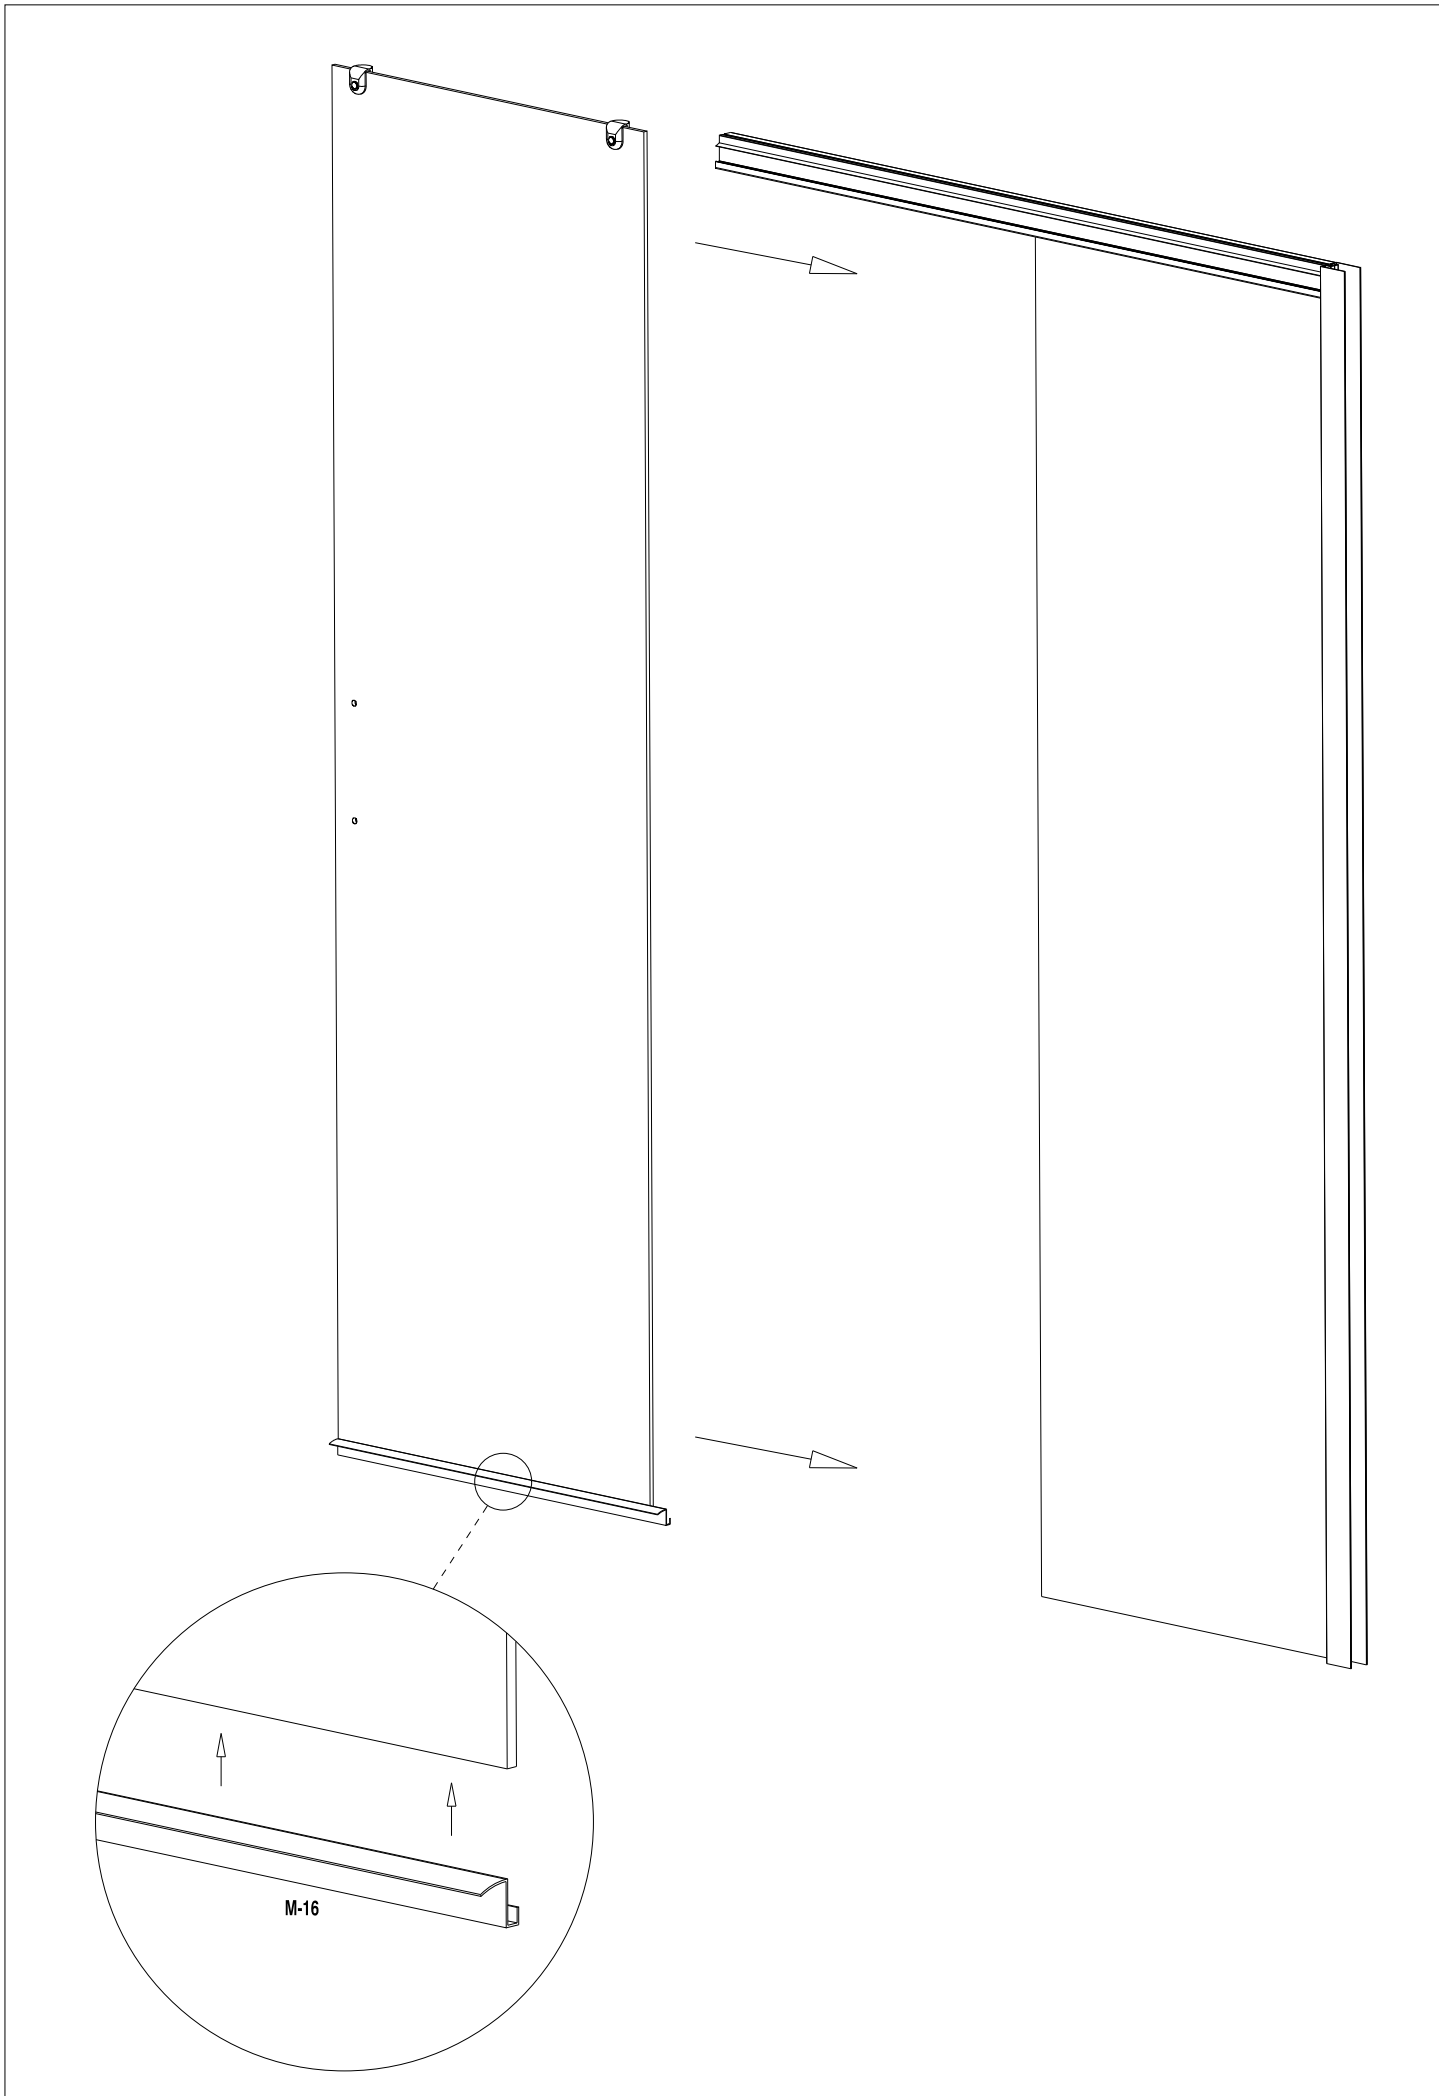

// MAMPARA DE BAÑO // PAROIS DE DOUCHE // SHOWER ENCLOSURE //
// CABINA DOCCIA // DUSCHABTRENNUNG // RESGUARDO DE DUCHE //

SHAWA E10

(ES)
(FR)
(EN)
(IT)
(DE)
(PT)

M-01 1

M-03 1

M-05 4

M-07 2

M-09 1

M-18 1

M-20 1

M-24 1

M-26 8
DIN 7981 4,2x32

M-28 5
3,5x16

24H

This block contains an icon of a window with a crossed-out '24H' and a watch icon, indicating a 24-hour warranty or a time-related instruction.

This block contains three icons: a crossed-out bottle, a warning triangle with a hand and liquid, and a crossed-out mat. A large 'X' is placed above the warning triangle, indicating that these items or actions are prohibited.

NEUTRAL

This block contains three icons: a bottle labeled 'NEUTRAL', a sponge, and a hand. A large checkmark is placed above the sponge, indicating that these items or actions are approved.

EUROPEAN SYSTEMS SERVICES
contact@expertbath.com