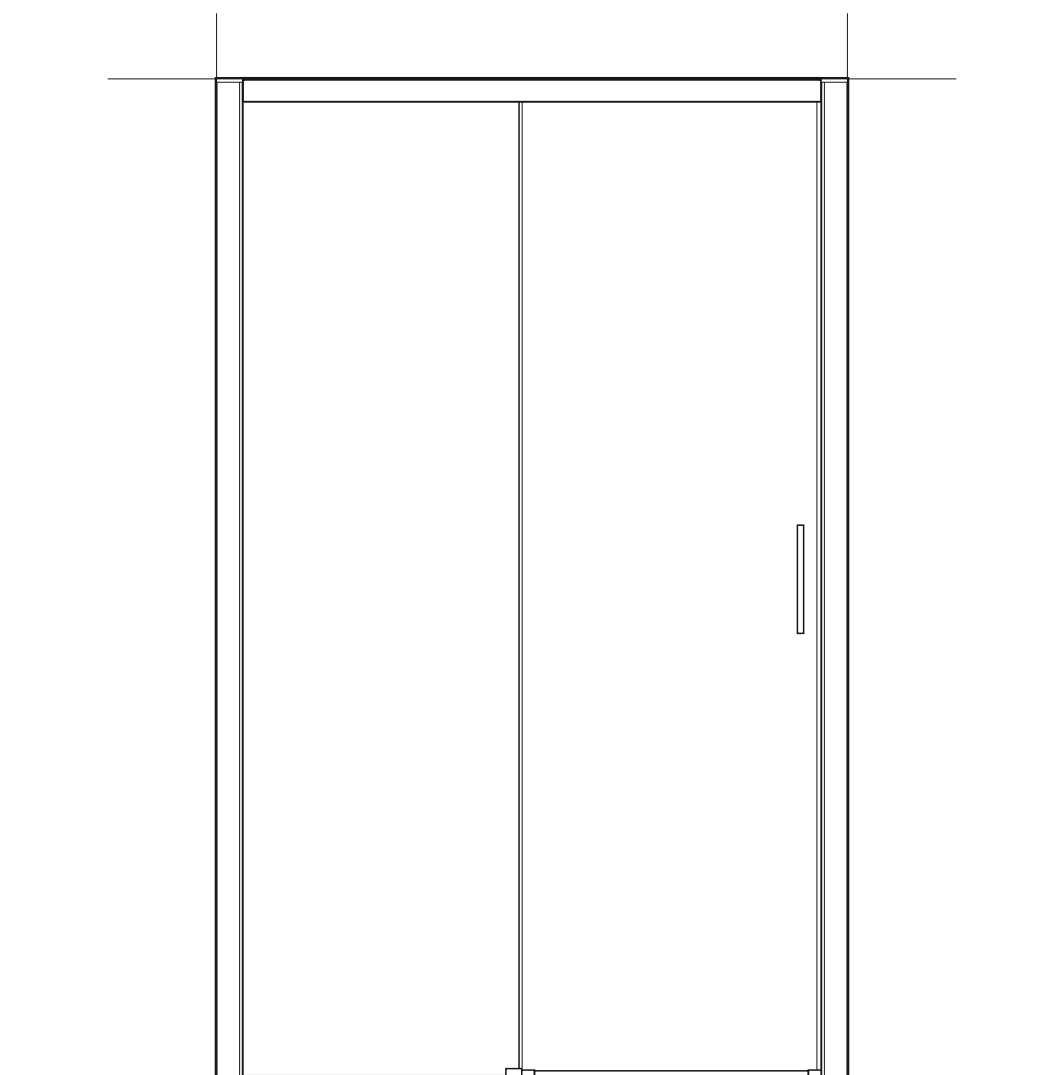

// MAMPARA DE BAÑO // PAROIS DE DOUCHE // SHOWER ENCLOSURE //
// CABINA DOCCIA // DUSCHABTRENNUNG // RESGUARDO DE DUCHE //

SHAWA E10

(ES)
(FR)
(EN)
(IT)
(DE)
(PT)

M-01 1

M-03 1

M-05 4

M-07 2

M-09 1

M-18 1

M-20 1

M-24 1

M-26 8
DIN 7981 4,2x32

M-28 5
3,5x16

24H

This block contains an icon of a window with a crossed-out '24H' and a watch icon, indicating a 24-hour warranty or a time-related instruction.

This block contains three icons: a crossed-out bottle, a warning triangle with a hand and liquid, and a crossed-out mat. A large 'X' is placed above the warning triangle, indicating that these items or actions are prohibited.

NEUTRAL

This block contains three icons: a bottle labeled 'NEUTRAL', a sponge, and a hand. A large checkmark is placed above the sponge, indicating that these items or actions are approved.

EUROPEAN SYSTEMS SERVICES
contact@expertbath.com