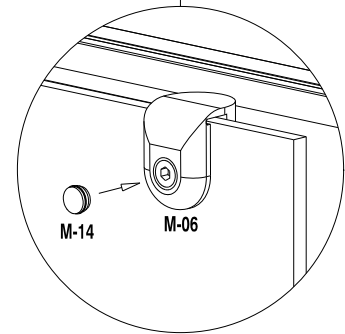

M-18 1

M-20 1

M-24 1

M-26 8
DIN 7981 4,2x32

M-28 5
3,5x16

24H

This block contains an icon of a window with a crossed-out '24H' and a watch icon, indicating a 24-hour warranty or a time-related instruction.

This block contains three icons: a crossed-out bottle, a warning triangle with a hand and liquid, and a crossed-out mat. A large 'X' is placed above the warning triangle, indicating that these items or actions are prohibited.

NEUTRAL

This block contains three icons: a bottle labeled 'NEUTRAL', a sponge, and a hand. A large checkmark is placed above the sponge, indicating that these items or actions are approved.

EUROPEAN SYSTEMS SERVICES
contact@expertbath.com