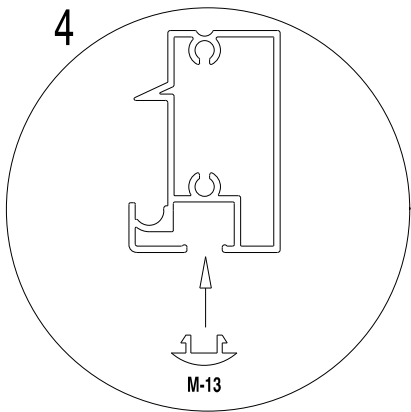

// MAMPARA DE BAÑO // PAROIS DE DOUCHE // SHOWER ENCLOSURE //
// CABINA DOCCIA // DUSCHABTRENNUNG // RESGUARDO DE DUCHE //

SHAWA E10

(ES)
(FR)
(EN)
(IT)
(DE)
(PT)

M-01 1

M-03 1

M-05 4

M-07 2

M-09 1

M-18 1

M-20 1

M-24 1

M-26 8
DIN 7981 4,2x32

M-28 5
3,5x16

24H

This block contains an icon of a window with a crossed-out '24H' and a watch icon, indicating a 24-hour warranty or a time-related instruction.

This block contains three icons: a crossed-out bottle, a warning triangle with a hand and liquid, and a crossed-out mat. A large 'X' is placed above the warning triangle, indicating that these items or actions are prohibited.

NEUTRAL

This block contains three icons: a bottle labeled 'NEUTRAL', a sponge, and a hand. A large checkmark is placed above the sponge, indicating that these items or actions are approved.

EUROPEAN SYSTEMS SERVICES
contact@expertbath.com