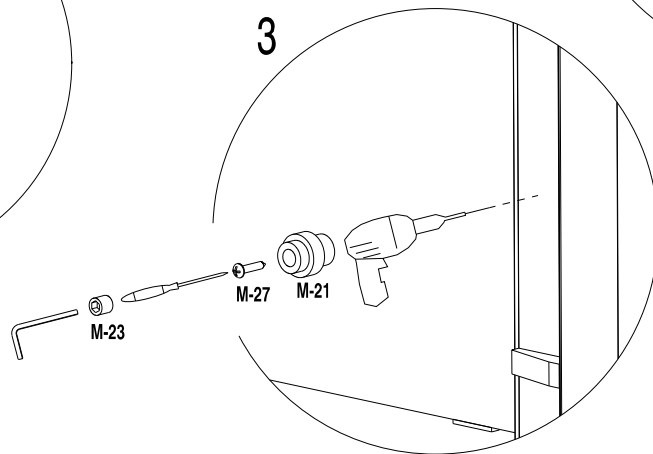

M-18 1

M-20 1

M-24 1

M-26 8
DIN 7981 4,2x32

M-28 5
3,5x16

24H

This block contains an icon of a window with a crossed-out '24H' and a watch icon, indicating a 24-hour warranty or a time-related instruction.

This block contains three icons: a crossed-out bottle, a warning triangle with a hand and liquid, and a crossed-out mat. A large 'X' is placed above the warning triangle, indicating that these items or actions are prohibited.

NEUTRAL

This block contains three icons: a bottle labeled 'NEUTRAL', a sponge, and a hand. A large checkmark is placed above the sponge, indicating that these items or actions are approved.

EUROPEAN SYSTEMS SERVICES
contact@expertbath.com