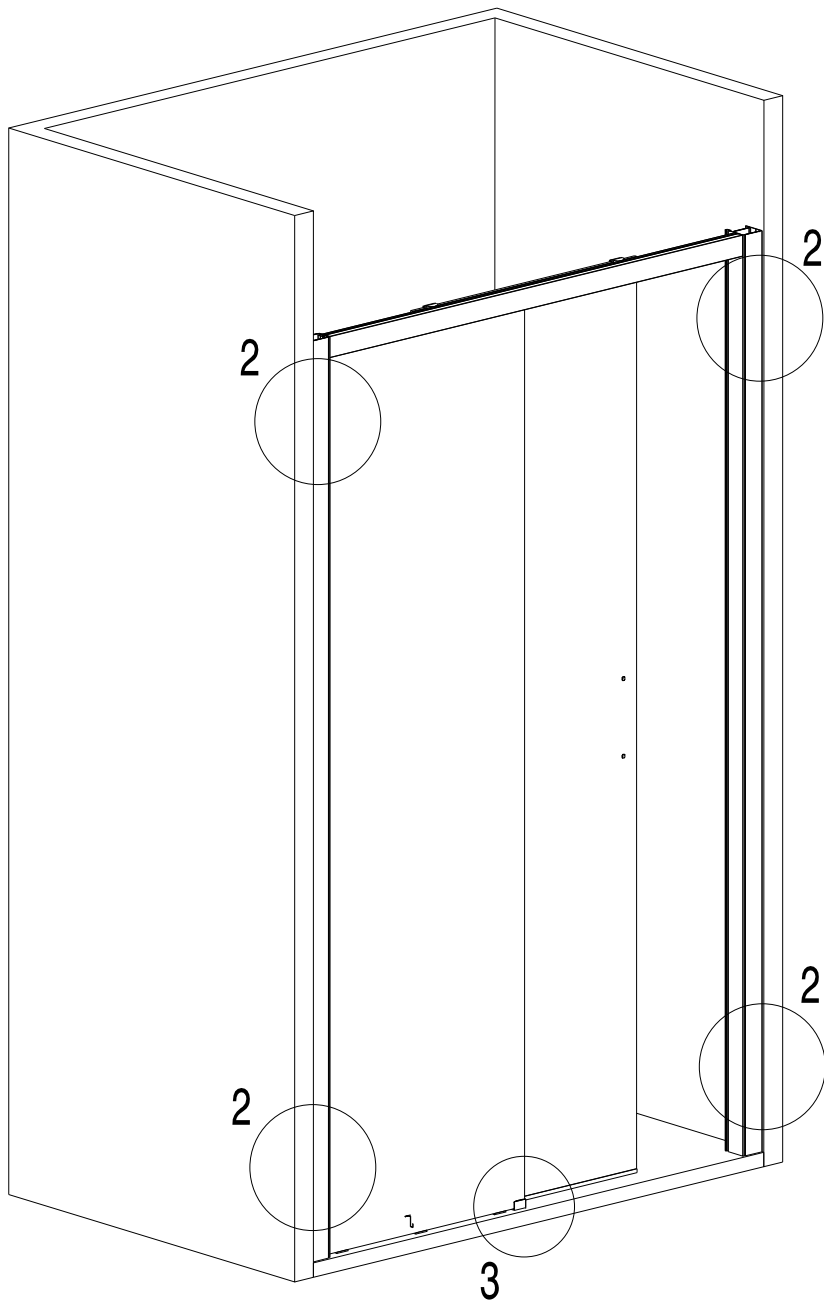

M-18 1

M-20 1

M-24 1

M-26 8
DIN 7981 4,2x32

M-28 5
3,5x16

24H

This block contains an icon of a window with a crossed-out '24H' and a watch icon, indicating a 24-hour warranty or a time-related instruction.

This block contains three icons: a crossed-out bottle, a warning triangle with a hand and liquid, and a crossed-out mat. A large 'X' is placed above the warning triangle, indicating that these items or actions are prohibited.