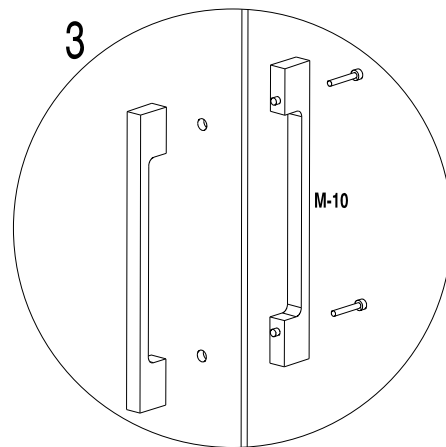

M-18 1

M-20 1

M-24 1

M-26 8
DIN 7981 4,2x32

M-28 5
3,5x16

24H

This block contains an icon of a window with a crossed-out '24H' and a watch icon, indicating a 24-hour warranty or a time-related instruction.

This block contains three icons: a crossed-out bottle, a warning triangle with a hand and liquid, and a crossed-out mat. A large 'X' is placed above the warning triangle, indicating that these items or actions are prohibited.

NEUTRAL

This block contains three icons: a bottle labeled 'NEUTRAL', a sponge, and a hand. A large checkmark is placed above the sponge, indicating that these items or actions are approved.

EUROPEAN SYSTEMS SERVICES
contact@expertbath.com