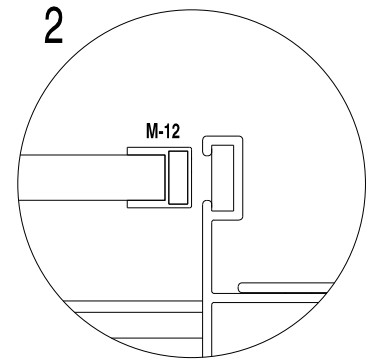

// MAMPARA DE BAÑO // PAROIS DE DOUCHE // SHOWER ENCLOSURE //
// CABINA DOCCIA // DUSCHABTRENNUNG // RESGUARDO DE DUCHE //

SHAWA E10

(ES)
(FR)
(EN)
(IT)
(DE)
(PT)

M-01 1

M-03 1

M-05 4

M-07 2

M-09 1

M-18 1

M-20 1

M-24 1

M-26 8
DIN 7981 4,2x32

M-28 5
3,5x16

24H

This block contains an icon of a window with a crossed-out '24H' and a watch icon, indicating a 24-hour warranty or a time-related instruction.

This block contains three icons: a crossed-out bottle, a warning triangle with a hand and liquid, and a crossed-out mat. A large 'X' is placed above the warning triangle, indicating that these items or actions are prohibited.

NEUTRAL

This block contains three icons: a bottle labeled 'NEUTRAL', a sponge, and a hand. A large checkmark is placed above the sponge, indicating that these items or actions are approved.

EUROPEAN SYSTEMS SERVICES
contact@expertbath.com