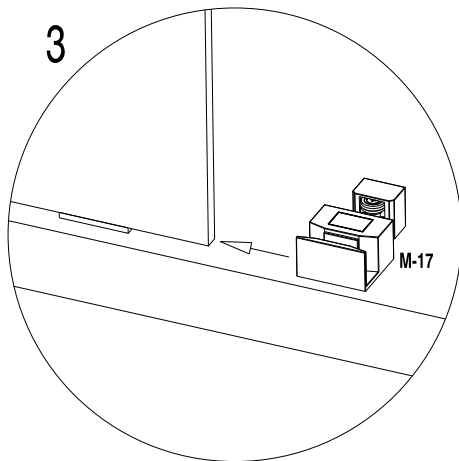

M-18 1

M-20 1

M-24 1

M-26 8
DIN 7981 4,2x32

M-28 5
3,5x16

24H

This block contains an icon of a window with a crossed-out '24H' and a watch icon, indicating a 24-hour warranty or a time-related instruction.

This block contains three icons: a crossed-out bottle, a warning triangle with a hand and liquid, and a crossed-out mat. A large 'X' is placed above the warning triangle, indicating that these items or actions are prohibited.