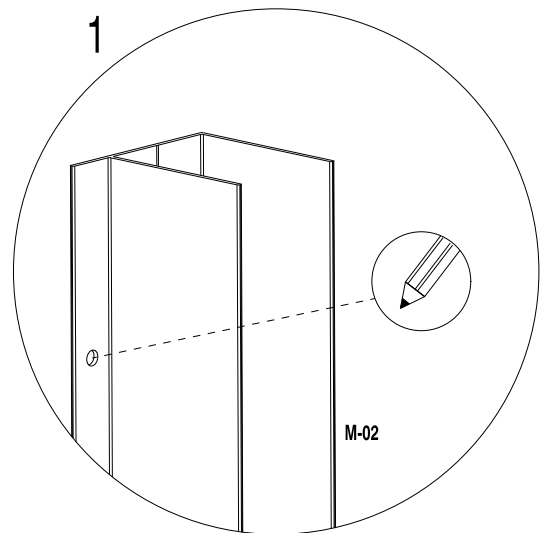

M-18 1

M-20 1

M-24 1

M-26 8
DIN 7981 4,2x32

M-28 5
3,5x16

24H

This block contains an icon of a window with a crossed-out '24H' and a watch icon, indicating a 24-hour warranty or a time-related instruction.

This block contains three icons: a crossed-out bottle, a warning triangle with a hand and liquid, and a crossed-out mat. A large 'X' is placed above the warning triangle, indicating that these items or actions are prohibited.