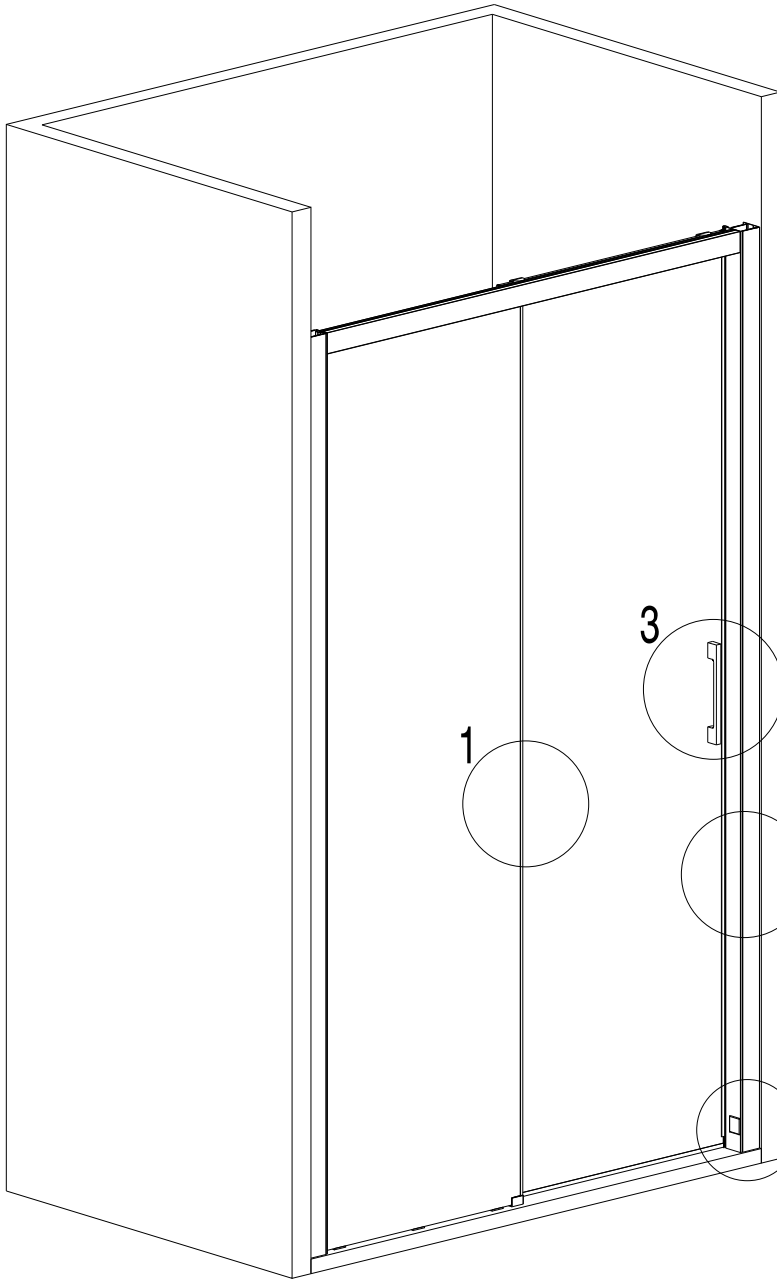

// MAMPARA DE BAÑO // PAROIS DE DOUCHE // SHOWER ENCLOSURE //
// CABINA DOCCIA // DUSCHABTRENNUNG // RESGUARDO DE DUCHE //

SHAWA E10

(ES)
(FR)
(EN)
(IT)
(DE)
(PT)

M-01 1

M-03 1

M-05 4

M-07 2

M-09 1

M-18 1

M-20 1

M-24 1

M-26 8
DIN 7981 4,2x32

M-28 5
3,5x16

24H

This block contains an icon of a window with a crossed-out '24H' and a watch icon, indicating a 24-hour warranty or a time-related instruction.

This block contains three icons: a crossed-out bottle, a warning triangle with a hand and liquid, and a crossed-out mat. A large 'X' is placed above the warning triangle, indicating that these items or actions are prohibited.

NEUTRAL

This block contains three icons: a bottle labeled 'NEUTRAL', a sponge, and a hand. A large checkmark is placed above the sponge, indicating that these items or actions are approved.

EUROPEAN SYSTEMS SERVICES
contact@expertbath.com