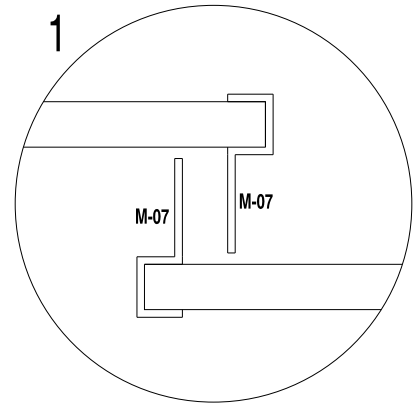

// MAMPARA DE BAÑO // PAROIS DE DOUCHE // SHOWER ENCLOSURE //
// CABINA DOCCIA // DUSCHABTRENNUNG // RESGUARDO DE DUCHE //

SHAWA E10

(ES)
(FR)
(EN)
(IT)
(DE)
(PT)

M-01 1

M-03 1

M-05 4

M-07 2

M-09 1

M-11 2

M-13 1

M-17 1

M-19 1

M-21 1

M-23 1
DIN 913 10x10

M-25 4
1 Ø 6

M-27 1
DIN 7981 4,2x22

M-18 1

M-20 1

M-24 1

M-26 8
DIN 7981 4,2x32

M-28 5
3,5x16

24H

This block contains an icon of a window with a crossed-out '24H' and a watch icon, indicating a 24-hour warranty or a time-related instruction.

This block contains three icons: a crossed-out bottle, a warning triangle with a hand and liquid, and a crossed-out mat. A large 'X' is placed above the warning triangle, indicating that these items or actions are prohibited.

NEUTRAL

This block contains three icons: a bottle labeled 'NEUTRAL', a sponge, and a hand. A large checkmark is placed above the sponge, indicating that these items or actions are approved.

EUROPEAN SYSTEMS SERVICES
contact@expertbath.com