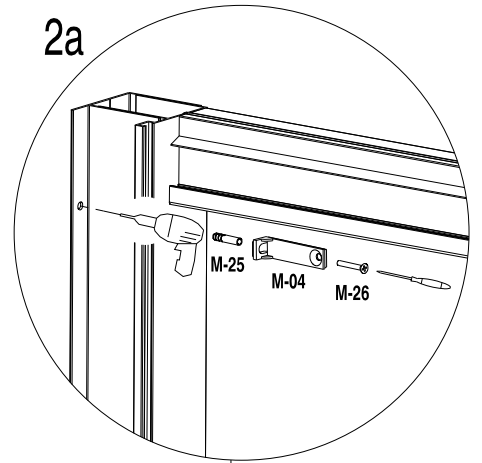

M-18 1

M-20 1

M-24 1

M-26 8
DIN 7981 4,2x32

M-28 5
3,5x16

24H

This block contains an icon of a window with a crossed-out '24H' and a watch icon, indicating a 24-hour warranty or a time-related instruction.

This block contains three icons: a crossed-out bottle, a warning triangle with a hand and liquid, and a crossed-out mat. A large 'X' is placed above the warning triangle, indicating that these items or actions are prohibited.