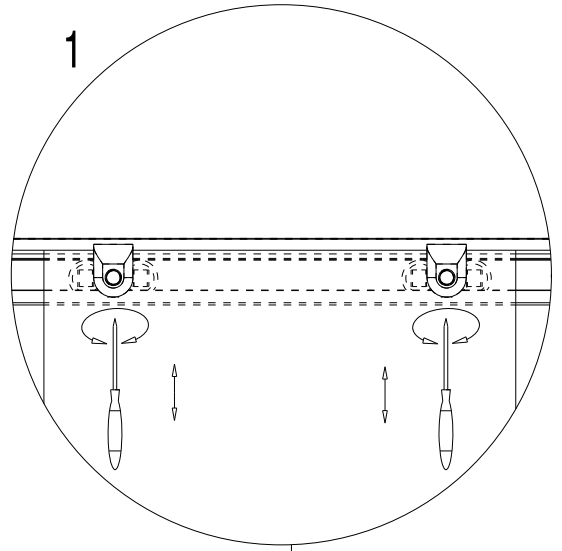

M-18 1

M-20 1

M-24 1

M-26 8
DIN 7981 4,2x32

M-28 5
3,5x16

24H

This block contains an icon of a window with a crossed-out '24H' and a watch icon, indicating a 24-hour warranty or a time-related instruction.

This block contains three icons: a crossed-out bottle, a warning triangle with a hand and liquid, and a crossed-out mat. A large 'X' is placed above the warning triangle, indicating that these items or actions are prohibited.