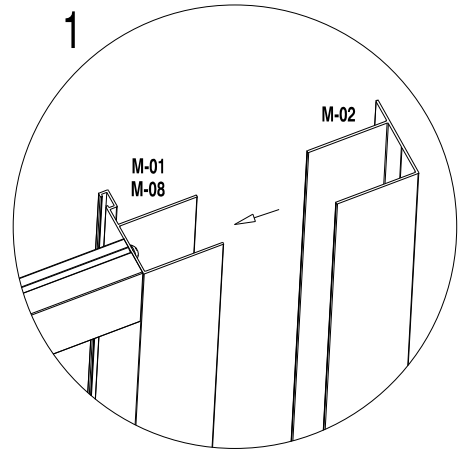

M-18 1

M-20 1

M-24 1

M-26 8
DIN 7981 4,2x32

M-28 5
3,5x16

24H

This block contains an icon of a window with a crossed-out '24H' and a watch icon, indicating a 24-hour warranty or a time-related instruction.

This block contains three icons: a crossed-out bottle, a warning triangle with a hand and liquid, and a crossed-out mat. A large 'X' is placed above the warning triangle, indicating that these items or actions are prohibited.