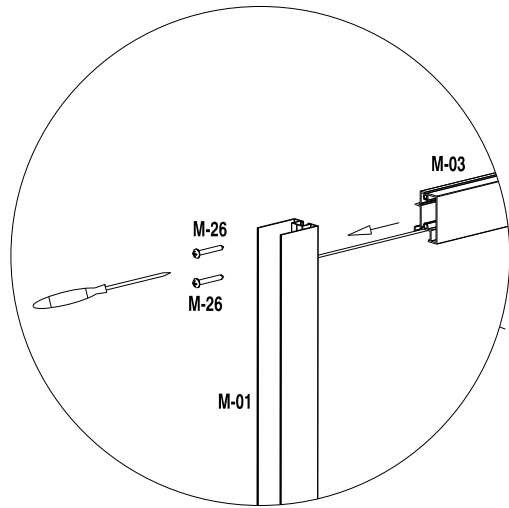

M-18 1

M-20 1

M-24 1

M-26 8
DIN 7981 4,2x32

M-28 5
3,5x16

24H

This block contains an icon of a window with a crossed-out '24H' and a watch icon, indicating a 24-hour warranty or a time-related instruction.

This block contains three icons: a crossed-out bottle, a warning triangle with a hand and liquid, and a crossed-out mat. A large 'X' is placed above the warning triangle, indicating that these items or actions are prohibited.

NEUTRAL

This block contains three icons: a bottle labeled 'NEUTRAL', a sponge, and a hand. A large checkmark is placed above the sponge, indicating that these items or actions are approved.

EUROPEAN SYSTEMS SERVICES
contact@expertbath.com