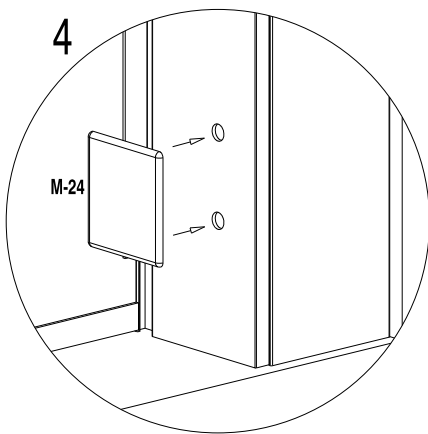

// MAMPARA DE BAÑO // PAROIS DE DOUCHE // SHOWER ENCLOSURE //
// CABINA DOCCIA // DUSCHABTRENNUNG // RESGUARDO DE DUCHE //

SHAWA E10

(ES)
(FR)
(EN)
(IT)
(DE)
(PT)

M-01 1

M-03 1

M-05 4

M-07 2

M-09 1

M-18 1

M-20 1

M-24 1

M-26 8
DIN 7981 4,2x32

M-28 5
3,5x16

24H

This block contains an icon of a window with a crossed-out '24H' and a watch icon, indicating a 24-hour warranty or a time-related instruction.

This block contains three icons: a crossed-out bottle, a warning triangle with a hand and liquid, and a crossed-out mat. A large 'X' is placed above the warning triangle, indicating that these items or actions are prohibited.

NEUTRAL

This block contains three icons: a bottle labeled 'NEUTRAL', a sponge, and a hand. A large checkmark is placed above the sponge, indicating that these items or actions are approved.

EUROPEAN SYSTEMS SERVICES
contact@expertbath.com