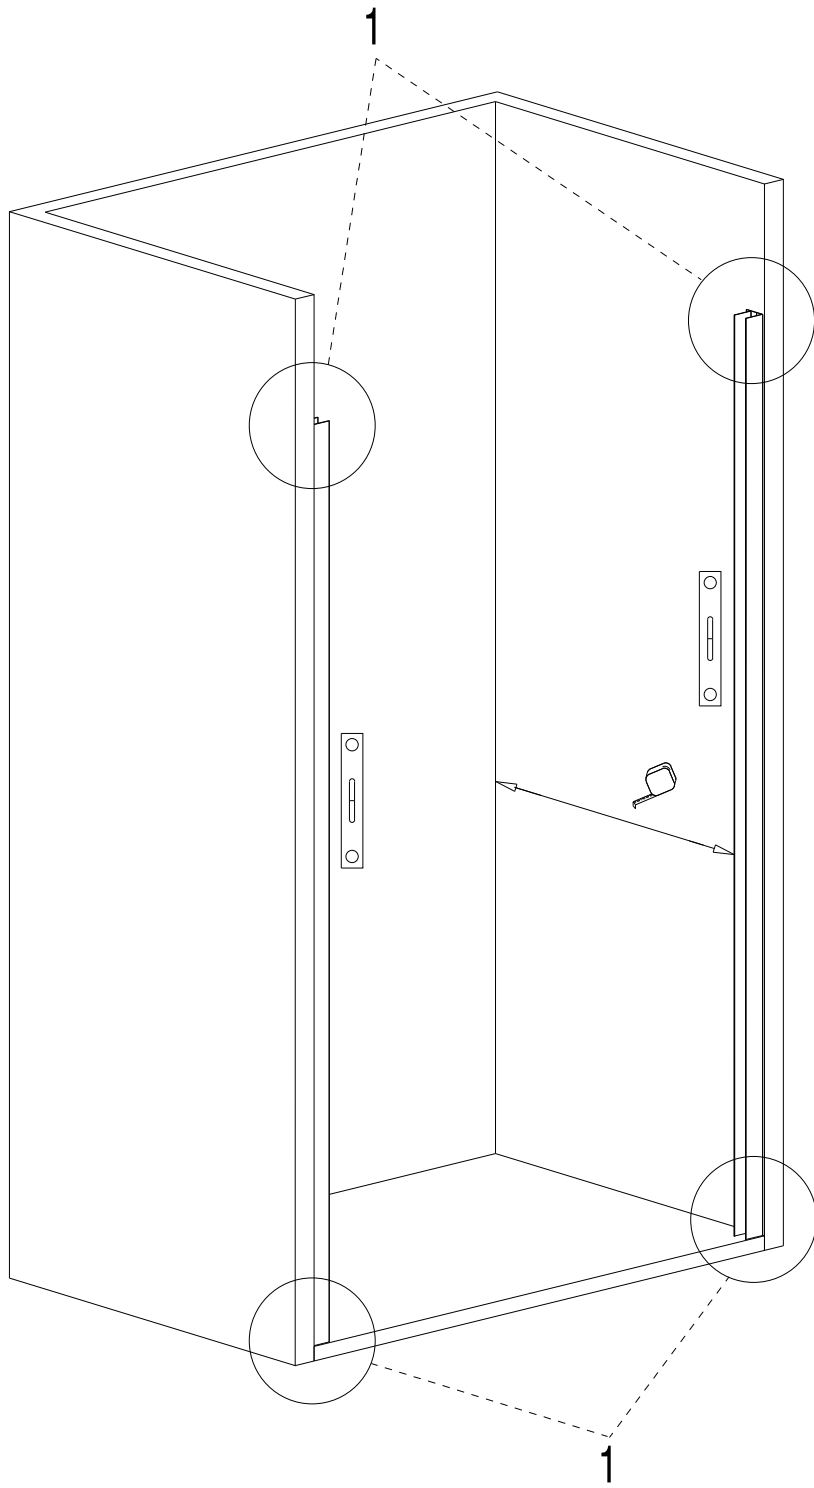

// MAMPARA DE BAÑO // PAROIS DE DOUCHE // SHOWER ENCLOSURE //
// CABINA DOCCIA // DUSCHABTRENNUNG // RESGUARDO DE DUCHE //

SHAWA E10

(ES)
(FR)
(EN)
(IT)
(DE)
(PT)

M-01 1

M-03 1

M-05 4

M-07 2

M-09 1

M-18 1

M-20 1

M-24 1

M-26 8
DIN 7981 4,2x32

M-28 5
3,5x16

24H

This block contains an icon of a window with a crossed-out '24H' and a watch icon, indicating a 24-hour warranty or a time-related instruction.

This block contains three icons: a crossed-out bottle, a warning triangle with a hand and liquid, and a crossed-out mat. A large 'X' is placed above the warning triangle, indicating that these items or actions are prohibited.

NEUTRAL

This block contains three icons: a bottle labeled 'NEUTRAL', a sponge, and a hand. A large checkmark is placed above the sponge, indicating that these items or actions are approved.

EUROPEAN SYSTEMS SERVICES
contact@expertbath.com