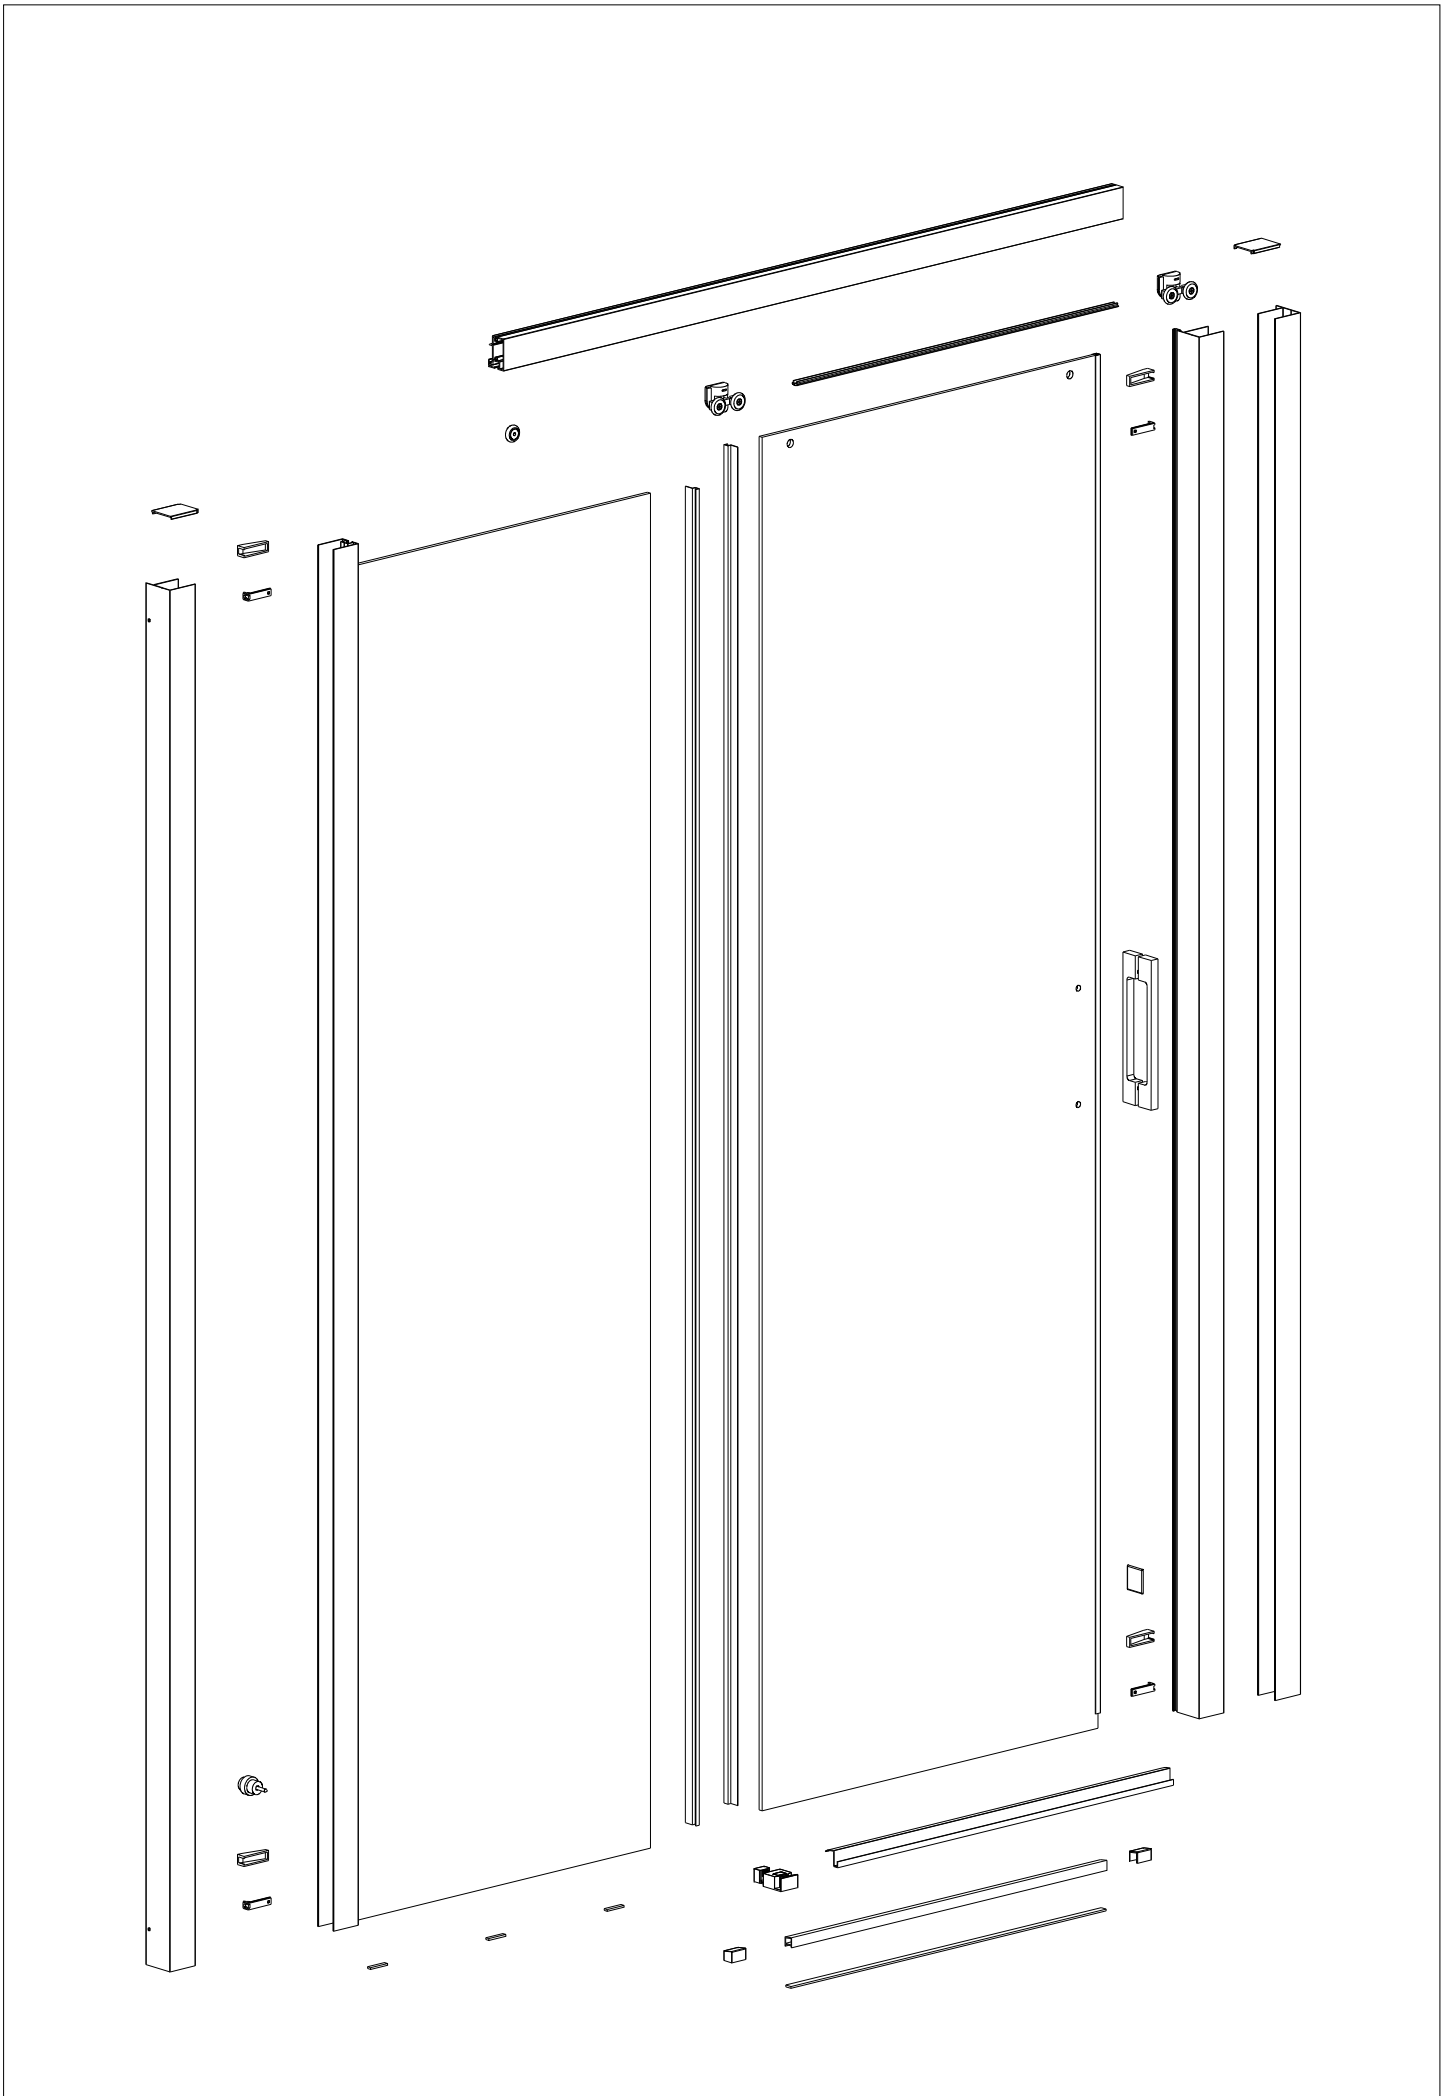

// MAMPARA DE BAÑO // PAROIS DE DOUCHE // SHOWER ENCLOSURE //
// CABINA DOCCIA // DUSCHABTRENNUNG // RESGUARDO DE DUCHE //

SHAWA E10

(ES)
(FR)
(EN)
(IT)
(DE)
(PT)

M-01 1

M-03 1

M-05 4

M-07 2

M-09 1

M-11 2

M-13 1

M-17 1

M-19 1

M-21 1

M-23 1
DIN 913 10x10

M-25 4
1 Ø 6

M-27 1
DIN 7981 4,2x22

M-18 1

M-20 1

M-24 1

M-26 8
DIN 7981 4,2x32

M-28 5
3,5x16

24H

This block contains an icon of a window with a crossed-out '24H' and a watch icon, indicating a 24-hour warranty or a time-related instruction.

This block contains three icons: a crossed-out bottle, a warning triangle with a hand and liquid, and a crossed-out mat. A large 'X' is placed above the warning triangle, indicating that these items or actions are prohibited.

NEUTRAL

This block contains three icons: a bottle labeled 'NEUTRAL', a sponge, and a hand. A large checkmark is placed above the sponge, indicating that these items or actions are approved.

EUROPEAN SYSTEMS SERVICES
contact@expertbath.com