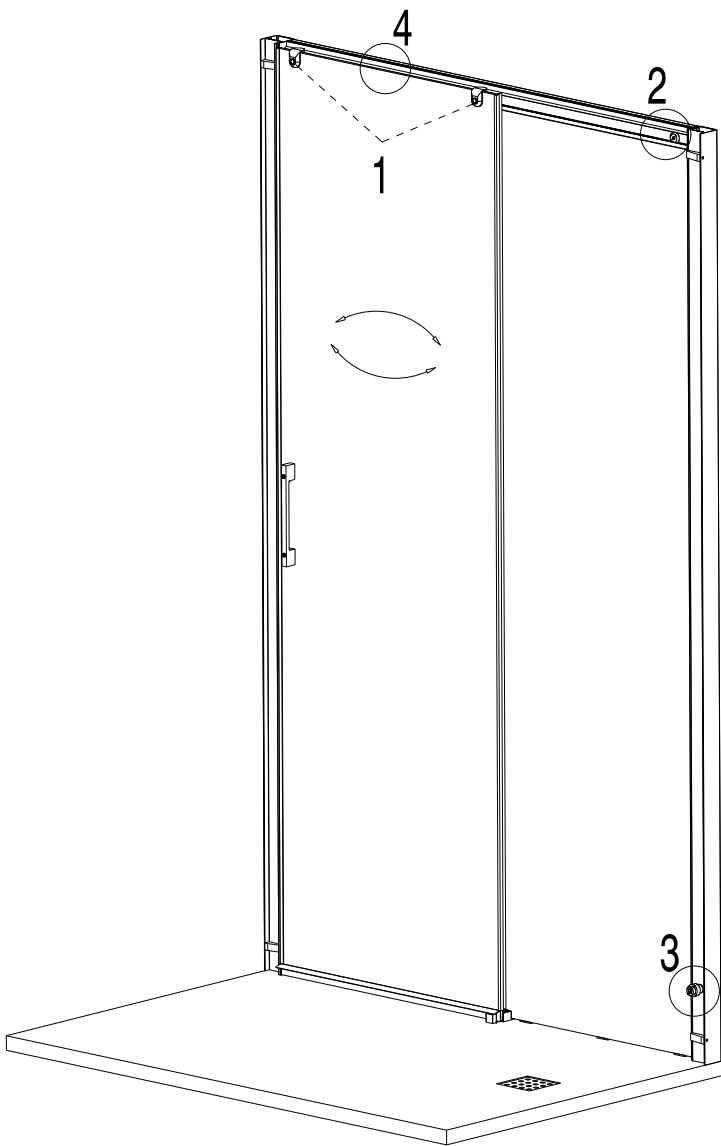

M-18 1

M-20 1

M-24 1

M-26 8
DIN 7981 4,2x32

M-28 5
3,5x16

24H

This block contains an icon of a window with a crossed-out '24H' and a watch icon, indicating a 24-hour warranty or a time-related instruction.

This block contains three icons: a crossed-out bottle, a warning triangle with a hand and liquid, and a crossed-out mat. A large 'X' is placed above the warning triangle, indicating that these items or actions are prohibited.