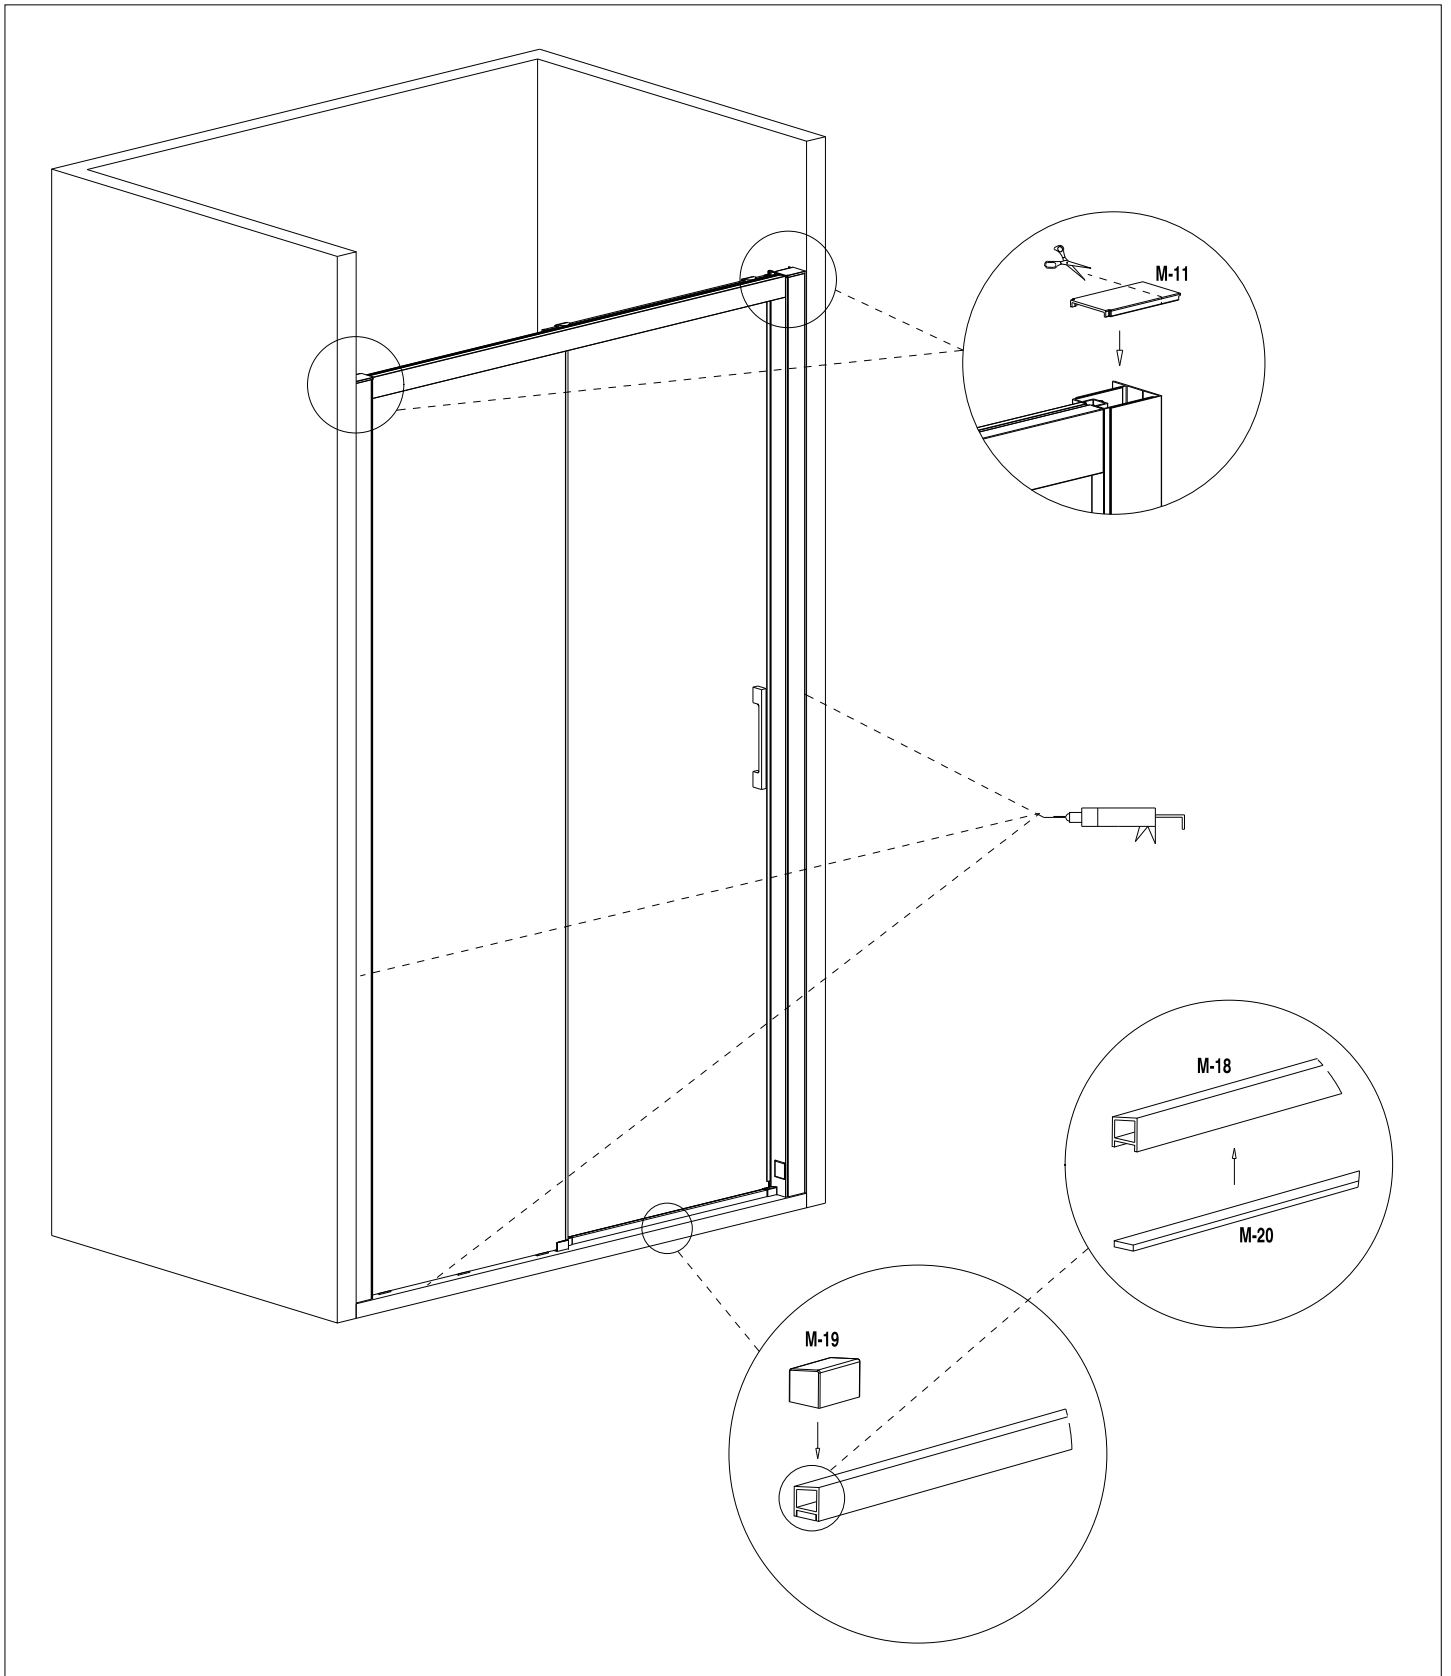

// MAMPARA DE BAÑO // PAROIS DE DOUCHE // SHOWER ENCLOSURE //
// CABINA DOCCIA // DUSCHABTRENNUNG // RESGUARDO DE DUCHE //

SHAWA E10

(ES)
(FR)
(EN)
(IT)
(DE)
(PT)

M-01 1

M-03 1

M-05 4

M-07 2

M-09 1

M-18 1

M-20 1

M-24 1

M-26 8
DIN 7981 4,2x32

M-28 5
3,5x16

24H

This block contains an icon of a window with a crossed-out '24H' and a watch icon, indicating a 24-hour warranty or a time-related instruction.

This block contains three icons: a crossed-out bottle, a warning triangle with a hand and liquid, and a crossed-out mat. A large 'X' is placed above the warning triangle, indicating that these items or actions are prohibited.

NEUTRAL

This block contains three icons: a bottle labeled 'NEUTRAL', a sponge, and a hand. A large checkmark is placed above the sponge, indicating that these items or actions are approved.

EUROPEAN SYSTEMS SERVICES
contact@expertbath.com